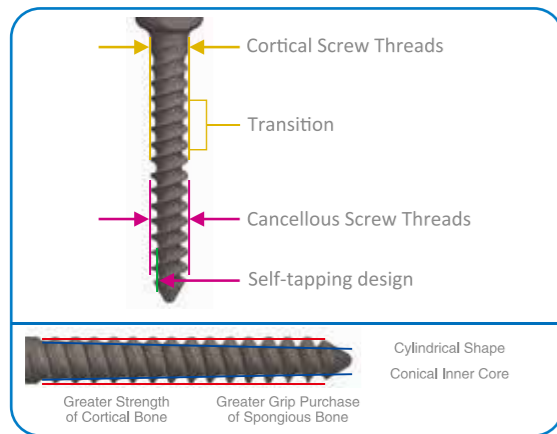

Two specifications size 5.5 and 6.0 are available for this system. Size 5.5 features lower profile pedicle screws and Size 6.0 possesses higher strength and stiffness.

Features :

Cylindrical shape and conical inner core design